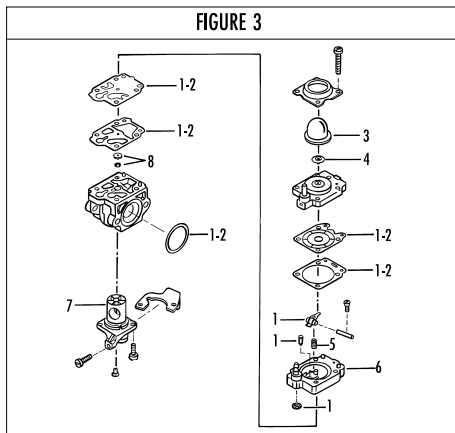

FIGURE 1

FIGURE 3

FIGURE 2

FIGURE 1

pos	P/N McC	P/N ELX	Qty	DESCRIPTION
C 1	FIGURE 2			
2	247936	538247936	1	Carter kit (starter)
3	• 235900	538235900	1	ball bearing 6002 15/32/9
4	• 235899	538235899	1	seeger ring
C 5	• 228872	538228872	1	seal 13-32-5 (S7)
6	247935	538247935	1	Carter kit (flyweel)
7	• 235899	538235899	1	seeger ring
8	• 235900	538235900	1	ball bearing 6002 15/32/9
C 9	• 228872	538228872	1	seal 13-32-5 (S7)
B 13	247937	538247937	1	clutch assy
14	• 241269	538241269	2	clutch rod
C 15	• 241270	538241270	1	clutch spring elite
16	• 236956	538236956	2	washer
17	241240	538241240	1	flywheel
18	235806	538235806	2	screw M5 X 20 TCE
C 19	242782	538242782	1	ignition coil
20	235808	538235808	2	screw M5 X 50 TCE
21	235804	538235804	2	screw M5x30
C 22	241541	538241541	1	tank mix ass.
B 23	• 229809	538229809	1	fuel hose mm245 blue
B 24	• 229743	538229743	1	fuel hose mm150
C 25	• 235675	538235675	1	fueltank grommet
A 26	240452	538240452	1	pick up fuel
B 27	242484	538242484	1	fuel cap assy
A 28	• 236564	538236564	1	cap gasket
B 29	242581	538242581	1	air filter
30	235808	538235808	2	screw M5 X 50 TCE
31	242580	538242580	1	air filter cover
33	249136	538249136	1	filter housing
C 34	FIGURE 3			
A 35	241281	538241281	1	gasket
36	235806	538235806	2	screw M5 X 20 TCE
C 38	241481	538241481	1	carb. Spacer
C 39	242857	538242857	1	gasket
40	241266	538241266	1	crankshaft ass'y
C 41	235742	538235742	1	bearing-needle
C 42	227631	538227631	1	key
43	242632	538242632	2	fuel tank grommet (starter)
44	235218	538235218	1	nut M8