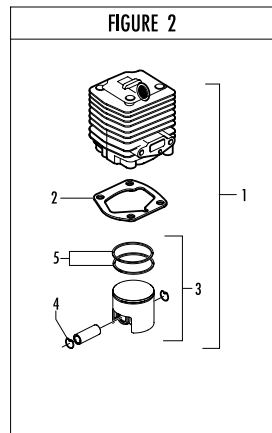

FIGURE 1

FIGURE 3

FIGURE 2

FIGURE 1

pos	P/N McC	P/N ELX	Qty	DESCRIPTION
C 1	FIGURE 2			
2	247936	538247936	1	Carter kit (starter)
3	• 235900	538235900	1	ball bearing 6002 15/32/9
4	• 235899	538235899	1	seeger ring
C 5	• 228872	538228872	1	seal 13-32-5 (S7)
6	247935	538247935	1	Carter kit (flyweel)
7	• 235899	538235899	1	seeger ring
8	• 235900	538235900	1	ball bearing 6002 15/32/9
C 9	• 228872	538228872	1	seal 13-32-5 (S7)
B 13	247937	538247937	1	clutch assy
14	• 241269	538241269	2	clutch rod
C 15	• 241270	538241270	1	clutch spring elite
16	• 236956	538236956	2	washer
17	241240	538241240	1	flywheel
18	235806	538235806	2	screw M5 X 20 TCE
C 19	242782	538242782	1	ignition coil
20	235808	538235808	2	screw M5 X 50 TCE
21	235804	538235804	2	screw M5x30
C 22	241541	538241541	1	tank mix ass.
B 23	• 229809	538229809	1	fuel hose mm245 blue
B 24	• 229743	538229743	1	fuel hose mm150
C 25	• 235675	538235675	1	fueltank grommet
A 26	240452	538240452	1	pick up fuel
B 27	242484	538242484	1	fuel cap assy
A 28	• 236564	538236564	1	cap gasket
B 29	242581	538242581	1	air filter
30	235808	538235808	2	screw M5 X 50 TCE
31	242580	538242580	1	air filter cover
33	249136	538249136	1	filter housing
C 34	FIGURE 3			
A 35	241281	538241281	1	gasket
36	235806	538235806	2	screw M5 X 20 TCE
C 38	241481	538241481	1	carb. Spacer
C 39	242857	538242857	1	gasket
40	241266	538241266	1	crankshaft ass'y
C 41	235742	538235742	1	bearing-needle
C 42	227631	538227631	1	key
43	242632	538242632	2	fuel tank grommet (starter)
44	235218	538235218	1	nut M8